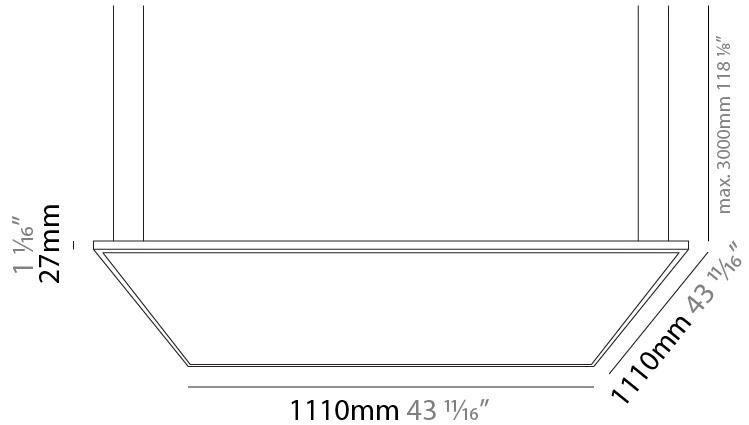

A51077- -

base number   Color   Finish
Temperature   Options

PROJECT _____
TYPE _____
SPECIFIER _____
QUANTITY _____
DATE _____

1. To build a product code in our configurator select the specify button on the base model # product page
2. To build a manual product code on this datasheet choose from the options listed below in blue font and add the suffix to the base model #

GENERAL

Series: Elegant
Brand: Ivela
Division: Architectural
Mounting Type: Suspension
Mounting Location: Ceiling
Subcategory: Panels

PHYSICAL

Shape: Square
Length (mm): 1110
Length (in): 43 11/16
Width (mm): 1110
Width (in): 43 11/16
Height (mm): 27
Height (in): 1 1/16
Max. Overall Height (mm): 2500
Max. Overall Height (in): 98 7/16
Light Distribution: Direct
Diffuser: PMMA - Opal
Fixture Finish: WHI / BLK / GLD
Fixture Material: Aluminum

ELECTRICAL

Lamp Type: LED
Input Wattage (W): 80
Dimming: Tri-Mode (Non-Dimming and Phase Dimming (120Vac only) and 0-10V Dimming)
Driver Included: No
Driver Location: Remote
Driver Type: Constant Voltage - Universal
Driver Class: Class 2
Housing: ENCP 5 (ERP) ENCP 13 (SC Power)
Input Voltage (V): 120 - 277
Output Voltage (V): 24

LED

Color Temperature (°K): 2700 / 3000 / 4000
Max. Delivered Lumen (lm): 6336 / 6600 / 6996
Nominal Lumen (lm): 10560 / 11000 / 11660
CRI: >93 CRI
Lamp Life (hrs): 50000

OPTICAL

RATINGS AND CERTIFICATIONS

Certified By: Certified for North American Standards
IP rating: IP20