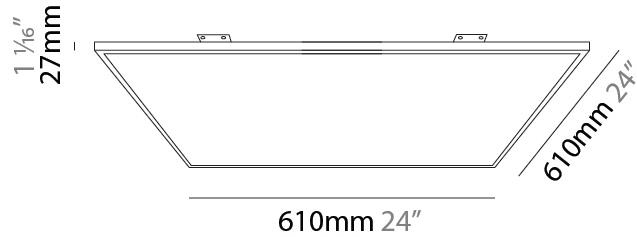

ELEGANT RECESSED

A56188- -

base number   Color   Finish
Temperature   Options

PROJECT _____
TYPE _____
SPECIFIER _____
QUANTITY _____
DATE _____

1. To build a product code in our configurator select the specify button on the base model # product page
2. To build a manual product code on this datasheet choose from the options listed below in blue font and add the suffix to the base model #

GENERAL

Series: Elegant
Brand: Ivela
Division: Architectural
Mounting Type: Recessed
Mounting Location: Ceiling
Subcategory: Panels

PHYSICAL

Shape: Square
Length (mm): 610
Length (in): 24
Width (mm): 610
Width (in): 24
Height (mm): 27
Height (in): 1 1/16
Light Distribution: Direct
Diffuser: PMMA - Opal
Fixture Finish: WHI / BLK / GLD
Fixture Material: Aluminum

ELECTRICAL

Lamp Type: LED
Input Wattage (W): 48
Dimming: Tri-Mode (Non-Dimming and Phase Dimming (120Vac only) and 0-10V Dimming)
Driver Included: No
Driver Location: Remote
Driver Type: Constant Voltage - Universal
Driver Class: Class 2
Housing: ENCP 5 (ERP) ENCP 13 (SC Power)
Input Voltage (V): 120 - 277
Output Voltage (V): 24

LED

Color Temperature (°K): 2700 / 3000 / 4000
Max. Delivered Lumen (lm): 3456 / 3600 / 3816
Nominal Lumen (lm): 5760 / 6000 / 6360
CRI: >93 CRI
Lamp Life (hrs): 50000

OPTICAL

RATINGS AND CERTIFICATIONS

Certified By: CSA Certified to UL and CSA Standards
IP rating: IP20