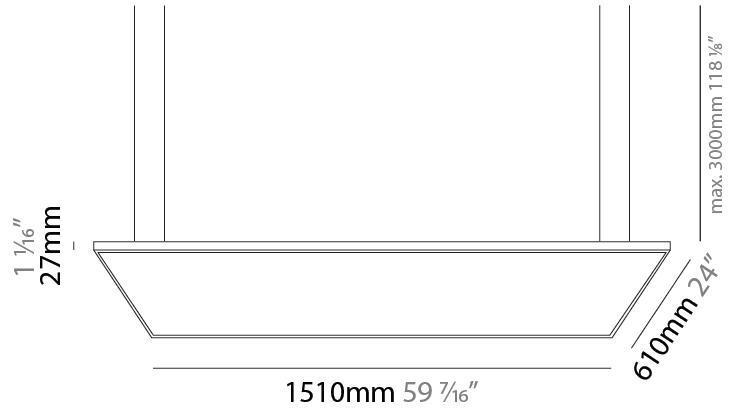

ELEGANT SUSPENSION

A51079- -

base number   Color   Finish
Temperature   Options

1. To build a product code in our configurator select the specify button on the base model # product page
2. To build a manual product code on this datasheet choose from the options listed below in blue font and add the suffix to the base model #

GENERAL

Series: Elegant
Brand: Ivela
Division: Architectural
Mounting Type: Suspension
Mounting Location: Ceiling
Subcategory: Panels

PHYSICAL

Shape: Square
Length (mm): 1510
Length (in): 59 7/16
Width (mm): 910
Width (in): 35 13/16
Height (mm): 27
Height (in): 1 1/16
Max. Overall Height (mm): 2500
Max. Overall Height (in): 98 7/16
Light Distribution: Direct
Diffuser: PMMA - Opal
Fixture Finish: WHI / BLK / GLD
Fixture Material: Aluminum

ELECTRICAL

Lamp Type: LED
Input Wattage (W): 60
Dimming: Tri-Mode (Non-Dimming and Phase Dimming (120Vac only) and 0-10V Dimming)
Driver Included: No
Driver Location: Remote
Driver Type: Constant Voltage - Universal
Driver Class: Class 2
Housing: ENCP 5 (ERP) ENCP 8 (SC Power)
Input Voltage (V): 120 - 277
Output Voltage (V): 24

LED

Color Temperature (°K): 2700 / 3000 / 4000
Max. Delivered Lumen (lm): 4320 / 4500 / 4770
Nominal Lumen (lm): 7200 / 7500 / 7950
CRI: >93 CRI
Lamp Life (hrs): 50000

OPTICAL

RATINGS AND CERTIFICATIONS

Certified By: Certified for North American Standards
IP rating: IP20

PROJECT	
TYPE	
SPECIFIER	
QUANTITY	
DATE