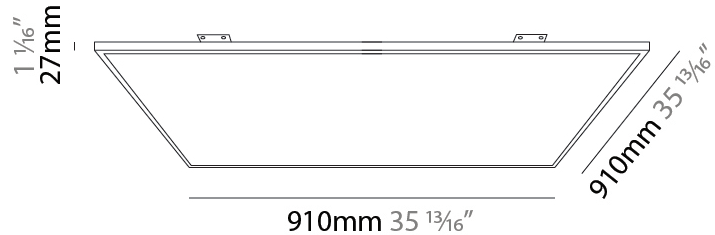

ELEGANT RECESSED

A56189- -

base number   Color   Finish
Temperature   Options

PROJECT
TYPE
SPECIFIER
QUANTITY
DATE

1. To build a product code in our configurator select the specify button on the base model # product page
2. To build a manual product code on this datasheet choose from the options listed below in blue font and add the suffix to the base model #

GENERAL

Series: Elegant
Brand: Ivela
Division: Architectural
Mounting Type: Recessed
Mounting Location: Ceiling
Subcategory: Panels

PHYSICAL

Shape: Square
Length (mm): 910
Length (in): 35 ¹³/₁₆
Width (mm): 910
Width (in): 35 ¹³/₁₆
Height (mm): 27
Height (in): 1 ¹/₁₆
Light Distribution: Direct
Diffuser: PMMA - Opal
Fixture Finish: WHI / BLK / GLD
Fixture Material: Aluminum

ELECTRICAL

Lamp Type: LED
Input Wattage (W): 72
Dimming: Tri-Mode (Non-Dimming and Phase Dimming (120Vac only) and 0-10V Dimming)
Driver Included: No
Driver Location: Remote
Driver Type: Constant Voltage - Universal
Driver Class: Class 2
Housing: ENCP 5 (ERP) ENCP 8 (SC Power)
Input Voltage (V): 120 - 277
Output Voltage (V): 24

LED

Color Temperature (°K): 2700 / 3000 / 4000
Max. Delivered Lumen (lm): 5184 / 5400 / 5724
Nominal Lumen (lm): 8640 / 9000 / 9540
CRI: >93 CRI
Lamp Life (hrs): 50000

OPTICAL

RATINGS AND CERTIFICATIONS

Certified By: CSA Certified to UL and CSA Standards
IP rating: IP20