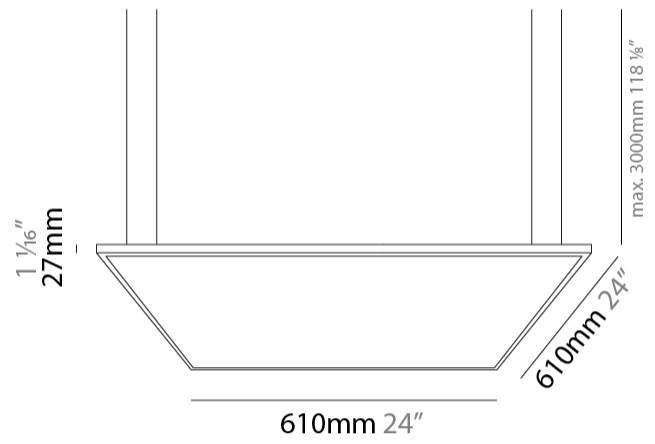

ELEGANT SUSPENSION

A51075-

base number   Color   Finish
Temperature   Options

PROJECT _____
TYPE _____
SPECIFIER _____
QUANTITY _____
DATE _____

1. To build a product code in our configurator select the specify button on the base model # product page
2. To build a manual product code on this datasheet choose from the options listed below in blue font and add the suffix to the base model #

GENERAL

Series: Elegant
Brand: Ivela
Division: Architectural
Mounting Type: Suspension
Mounting Location: Ceiling
Subcategory: Panels

PHYSICAL

Shape: Square
Length (mm): 610
Length (in): 24
Width (mm): 610
Width (in): 24
Height (mm): 27
Height (in): 1 1/16
Max. Overall Height (mm): 2500
Max. Overall Height (in): 98 7/16
Light Distribution: Direct
Diffuser: PMMA - Opal
Fixture Finish: WHI / BLK / GLD
Fixture Material: Aluminum

ELECTRICAL

Lamp Type: LED
Input Wattage (W): 48
Dimming: Tri-Mode (Non-Dimming and Phase Dimming (120Vac only) and 0-10V Dimming)
Driver Included: No
Driver Location: Remote
Driver Type: Constant Voltage - Universal
Driver Class: Class 2
Housing: ENCP 5 (ERP) ENCP 13 (SC Power)
Input Voltage (V): 120 - 277
Output Voltage (V): 24

LED

Color Temperature (°K): 2700 / 3000 / 4000
Max. Delivered Lumen (lm): 3456 / 3600 / 3816
Nominal Lumen (lm): 5760 / 6000 / 6360
CRI: >93 CRI
Lamp Life (hrs): 50000

OPTICAL

RATINGS AND CERTIFICATIONS

Certified By: Certified for North American Standards
IP rating: IP20