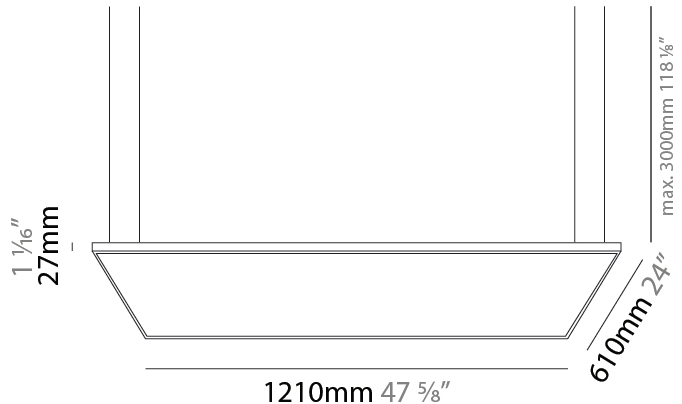

ELEGANT SUSPENSION

A51078- -

base number
Color   Finish
Temperature   Options

1. To build a product code in our configurator select the specify button on the base model # product page
2. To build a manual product code on this datasheet choose from the options listed below in blue font and add the suffix to the base model #

GENERAL

Series: Elegant
Brand: Ivela
Division: Architectural
Mounting Type: Suspension
Mounting Location: Ceiling
Subcategory: Panels

PHYSICAL

Shape: Square
Length (mm): 1210
Length (in): 47 ⁵/₈
Width (mm): 610
Width (in): 24
Height (mm): 27
Height (in): 1 ¹/₁₆
Max. Overall Height (mm): 2500
Max. Overall Height (in): 98 ⁷/₁₆
Light Distribution: Direct
Diffuser: PMMA - Opal
Fixture Finish: WHI / BLK / GLD
Fixture Material: Aluminum

ELECTRICAL

Lamp Type: LED
Input Wattage (W): 48
Dimming: Tri-Mode (Non-Dimming and Phase Dimming (120Vac only) and 0-10V Dimming)
Driver Included: No
Driver Location: Remote
Driver Type: Constant Voltage - Universal
Driver Class: Class 2
Housing: ENCP 5 (ERP) ENCP 13 (SC Power)
Input Voltage (V): 120 - 277
Output Voltage (V): 24

LED

Color Temperature (°K): 2700 / 3000 / 4000
Max. Delivered Lumen (lm): 3456 / 3600 / 3816
Nominal Lumen (lm): 5760 / 6000 / 6360
CRI: >93 CRI
Lamp Life (hrs): 50000

OPTICAL

RATINGS AND CERTIFICATIONS

Certified By: Certified for North American Standards
IP rating: IP20

PROJECT	_____
TYPE	_____
SPECIFIER	_____
QUANTITY	_____
DATE	_____