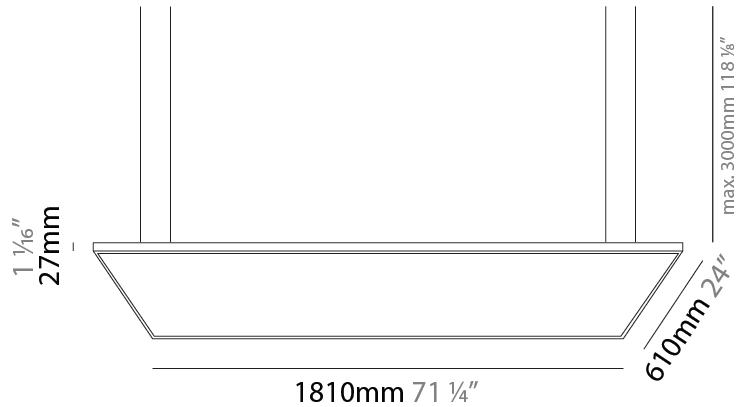

ELEGANT SUSPENSION

A51080-

base number   Color   Finish
Temperature   Options

1. To build a product code in our configurator select the specify button on the base model # product page
2. To build a manual product code on this datasheet choose from the options listed below in blue font and add the suffix to the base model #

GENERAL

Series: Elegant
Brand: Ivela
Division: Architectural
Mounting Type: Suspension
Mounting Location: Ceiling
Subcategory: Panels

PHYSICAL

Shape: Square
Length (mm): 1810
Length (in): 71 ¼
Width (mm): 1110
Width (in): 43 11/16
Height (mm): 27
Height (in): 1 1/16
Max. Overall Height (mm): 2500
Max. Overall Height (in): 98 7/16
Light Distribution: Direct
Diffuser: PMMA - Opal
Fixture Finish: WHI / BLK / GLD
Fixture Material: Aluminum

ELECTRICAL

Lamp Type: LED
Input Wattage (W): 72
Dimming: Tri-Mode (Non-Dimming and Phase Dimming (120Vac only) and 0-10V Dimming)
Driver Included: No
Driver Location: Remote
Driver Type: Constant Voltage - Universal
Driver Class: Class 2
Housing: ENCP 5 (ERP) ENCP 8 (SC Power)
Input Voltage (V): 120 - 277
Output Voltage (V): 24

LED

Color Temperature (°K): 2700 / 3000 / 4000
Max. Delivered Lumen (lm): 4320 / 4500 / 4770
Nominal Lumen (lm): 7200 / 7500 / 7950
CRI: >93 CRI
Lamp Life (hrs): 50000

OPTICAL

RATINGS AND CERTIFICATIONS

Certified By: Certified for North American Standards
IP rating: IP20

PROJECT _____
TYPE _____
SPECIFIER _____
QUANTITY _____
DATE _____