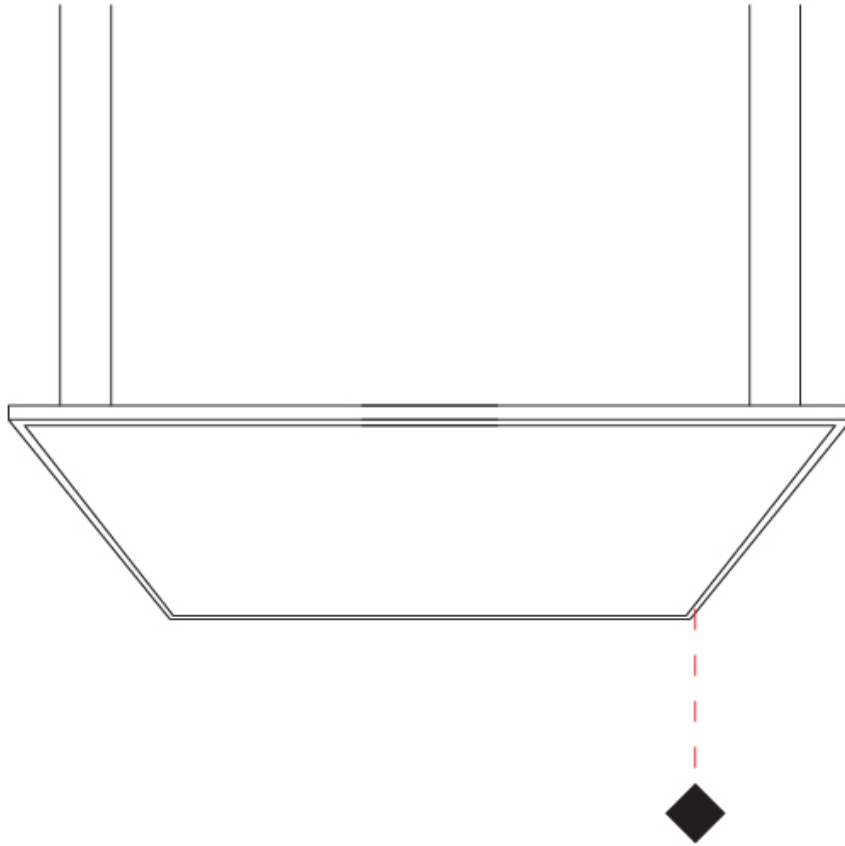

A51075-

PROJECT	_____
TYPE	_____
SPECIFIER	_____
QUANTITY	_____
DATE	_____