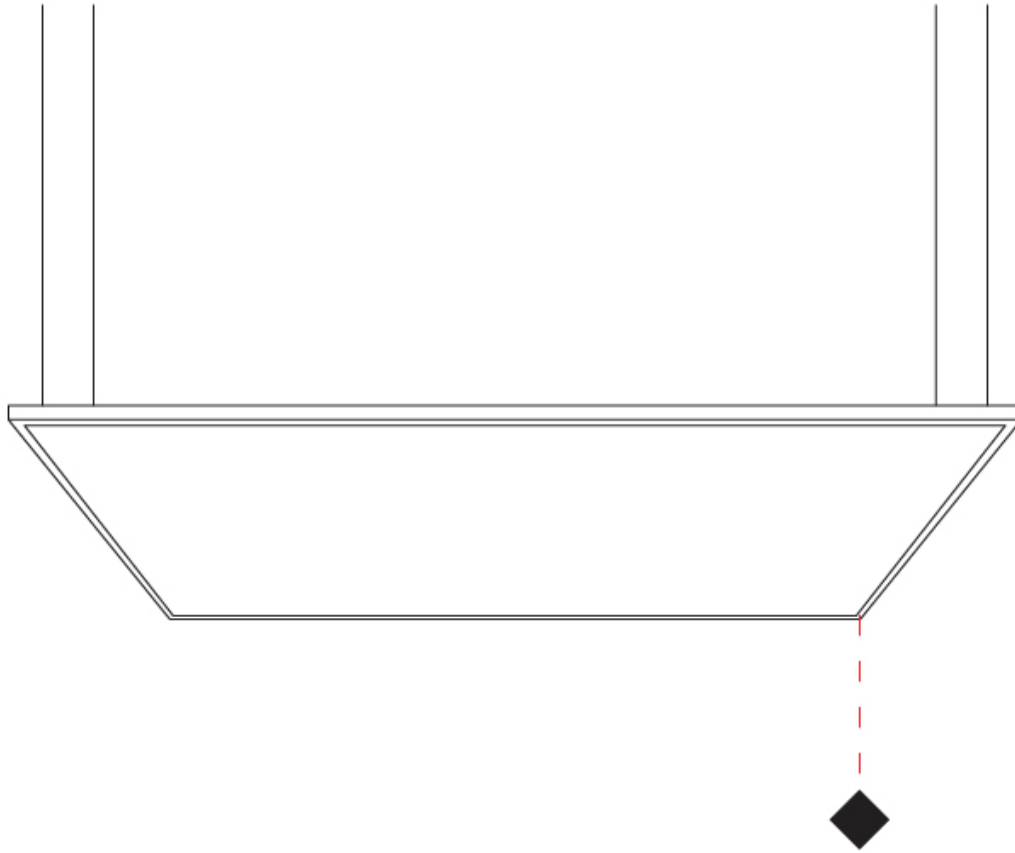

A51077-

PROJECT _____

TYPE _____

SPECIFIER _____

QUANTITY _____

DATE _____