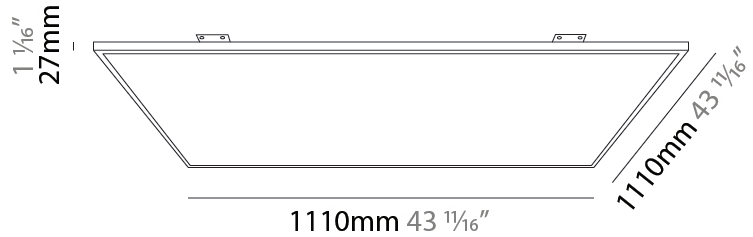

ELEGANT RECESSED

A56190-

base number   Color   Finish
Temperature   Options

1. To build a product code in our configurator select the specify button on the base model # product page
2. To build a manual product code on this datasheet choose from the options listed below in blue font and add the suffix to the base model #

GENERAL

Series: Elegant
Brand: Ivela
Division: Architectural
Mounting Type: Recessed
Mounting Location: Ceiling
Subcategory: Panels

PHYSICAL

Shape: Square
Length (mm): 1110
Length (in): 43 ¹¹/₁₆
Width (mm): 1110
Width (in): 43 ¹¹/₁₆
Height (mm): 27
Height (in): 1 ¹/₁₆
Light Distribution: Direct
Diffuser: PMMA - Opal
Fixture Finish: WHI / BLK / GLD
Fixture Material: Aluminum

ELECTRICAL

Lamp Type: LED
Input Wattage (W): 80
Dimming: Tri-Mode (Non-Dimming and Phase Dimming (120Vac only) and 0-10V Dimming)
Driver Included: No
Driver Location: Remote
Driver Type: Constant Voltage - Universal
Driver Class: Class 2
Housing: ENCP 5 (ERP) ENCP 8 (SC Power)
Input Voltage (V): 120 - 277
Output Voltage (V): 24

LED

Color Temperature (°K): 2700 / 3000 / 4000
Max. Delivered Lumen (lm): 6336 / 6600 / 6996
Nominal Lumen (lm): 10560 / 11000 / 11660
CRI: >93 CRI
Lamp Life (hrs): 50000

OPTICAL

RATINGS AND CERTIFICATIONS

Certified By: CSA Certified to UL and CSA Standards
IP rating: IP20

PROJECT
TYPE
SPECIFIER
QUANTITY
DATE