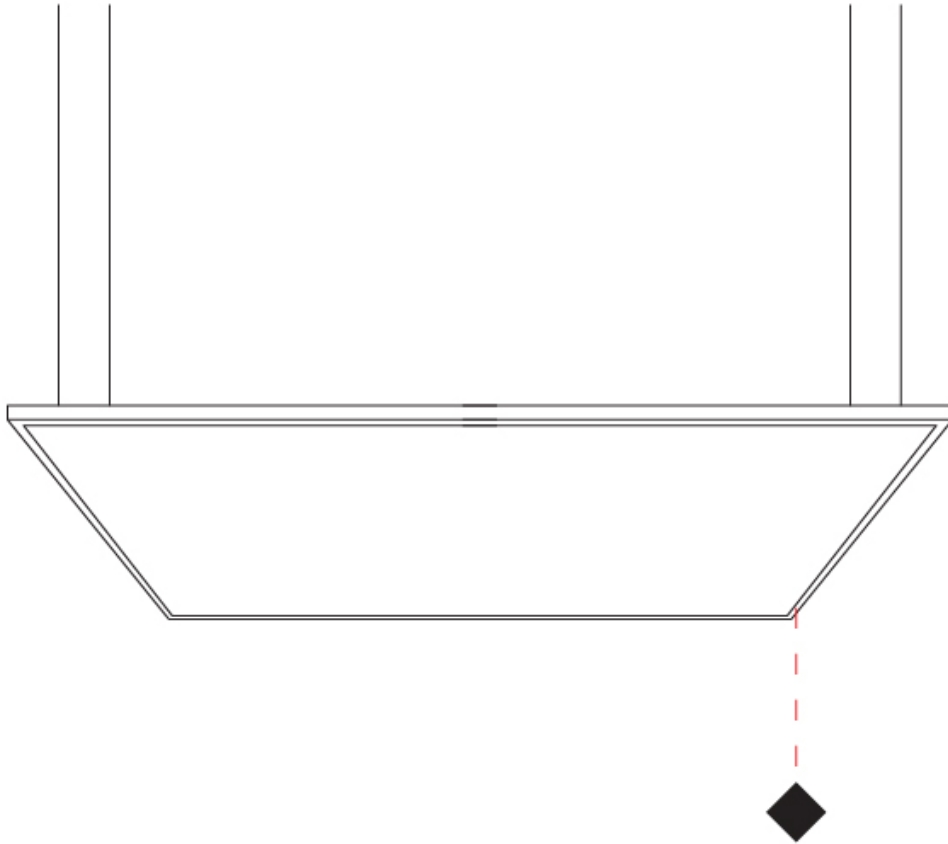

A51076-

PROJECT _____

TYPE _____

SPECIFIER _____

QUANTITY _____

DATE _____