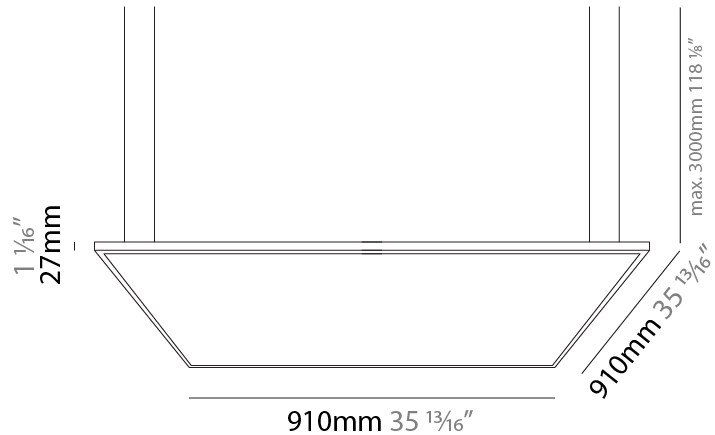

ELEGANT SUSPENSION

A51076-

base number   Color   Finish
Temperature   Options

1. To build a product code in our configurator select the specify button on the base model # product page
2. To build a manual product code on this datasheet choose from the options listed below in blue font and add the suffix to the base model #

GENERAL

Series: Elegant
Brand: Ivela
Division: Architectural
Mounting Type: Suspension
Mounting Location: Ceiling
Subcategory: Panels

PHYSICAL

Shape: Square
Length (mm): 910
Length (in): 35 ¹³/₁₆
Width (mm): 910
Width (in): 35 ¹³/₁₆
Height (mm): 27
Height (in): 1 ¹/₁₆
Max. Overall Height (mm): 2500
Max. Overall Height (in): 98 ⁷/₁₆
Light Distribution: Direct
Diffuser: PMMA - Opal
Fixture Finish: WHI / BLK / GLD
Fixture Material: Aluminum

ELECTRICAL

Lamp Type: LED
Input Wattage (W): 48
Dimming: Tri-Mode (Non-Dimming and Phase Dimming (120Vac only) and 0-10V Dimming)
Driver Included: No
Driver Location: Remote
Driver Type: Constant Voltage - Universal
Driver Class: Class 2
Housing: ENCP 5 (ERP) ENCP 8 (SC Power)
Input Voltage (V): 120 - 277
Output Voltage (V): 24

LED

Color Temperature (°K): 2700 / 3000 / 4000
Max. Delivered Lumen (lm): 5184 / 5400 / 5724
Nominal Lumen (lm): 8640 / 9000 / 9540
CRI: >93 CRI
Lamp Life (hrs): 50000

OPTICAL

RATINGS AND CERTIFICATIONS

Certified By: Certified for North American Standards
IP rating: IP20

PROJECT	_____
TYPE	_____
SPECIFIER	_____
QUANTITY	_____
DATE	_____